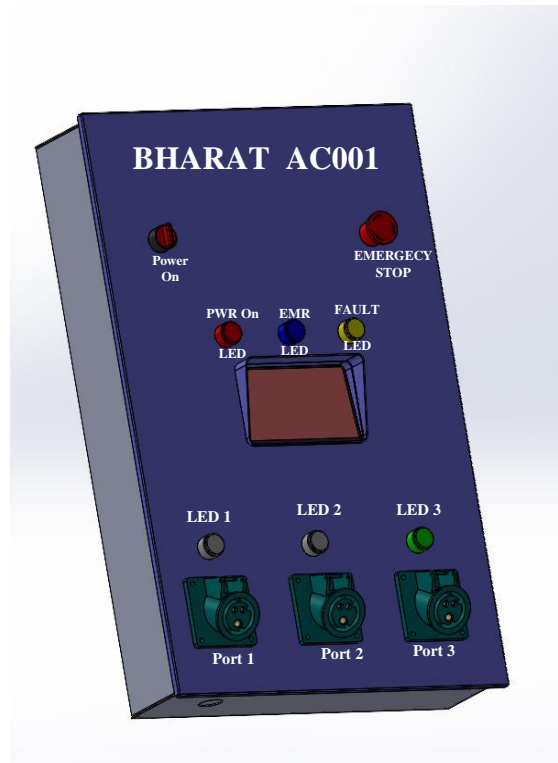

BHARAT AC001 (Model No: MDHP 202)

Bharat AC001

Bharat AC001 is indigenously developed compact charging station as per MoP guidelines. It can be used at homes, offices and other residential / commercial locations.

Salient Features

- Three single Phase output of 3.3KW from each port
- Simple to use
- Password/RFID user Authentication
- Wireless/ Wired Connectivity to CMS
- Connector compliant to IEC 60309
- IP 54 Compliant
- Compliance to AIS 138 Part1

Application

- Manned /Unmanned Charging Station
- Public Parking Lots
- Govt / Private Parking Lots

PRODUCT SPECIFICATIONS

GENERAL

EVSE Type	AC
Energy Transfer Mode	Conductive

INPUT REQUIREMENTS

AC Supply System	3Ø, with 5 Wire AC System (3Ø + N + PE)
Nominal Input Voltage	415V ± 10% L-L AC (Sine Wave) as per IS12360
Input Frequency	50Hz ± 3 Hz
Input Supply Failure backup	Battery backup for minimum 1 hour for the control system

User Interface & Display

Switches	ON/OFF Switch, Emergency Stop Switch
Display	Minimum 6 inches with 720x 480 pixels
Visual Indicators	Error Indication, Presence of supply Indication, Charge Indicator

BILLING & PAYMENT